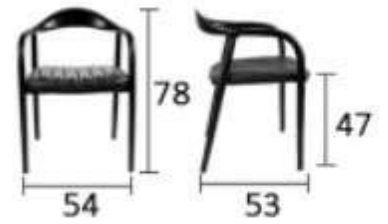

REZZE
— DESIGN

NEVA

SOLID BEECH WOOD FRAME
POLISHED IN ANY COLOUR
UPHOLSTERED IN FABRIC OR LEATHER
CNC SEWING OPTION
PACKED IN CARTON BOX

BARS

SOLID BEECH WOOD FRAME
POLISHED IN ANY COLOUR
UPHOLSTERED IN FABRIC OR LEATHER