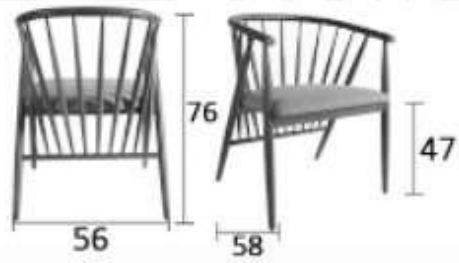

SOLID BEECH WOOD FRAME
POLISHED IN ANY COLOUR
UPHOLSTRETED IN FABRIC OR LEATHER
JUTE ROPE WEAVING
PACKED IN CARTON BOX

SCAND

S-LAM

SOLID BEECH WOOD FRAME
POLISHED IN ANY COLOUR
UPHOLSTRETED IN FABRIC OR LEATHER
PACKED IN CARTON BOX