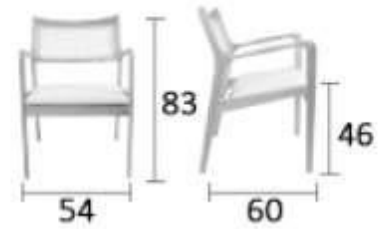

REZZE
— DESIGN

NEVA

SOLID BEECH WOOD FRAME
POLISHED IN ANY COLOUR
UPHOLSTERED IN FABRIC OR LEATHER
CNC SEWING OPTION
PACKED IN CARTON BOX

BARS

SOLID BEECH WOOD FRAME
POLISHED IN ANY COLOUR
UPHOLSTERED IN FABRIC OR LEATHER