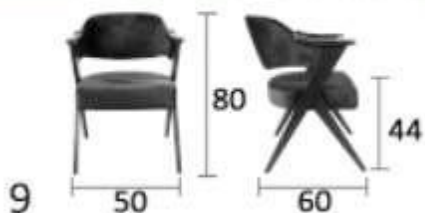

SPANCE

SOLID BEECH WOOD FRAME
POLISHED IN ANY COLOUR
JUTE ROPE WEAVING
PACKED IN CARTON BOX