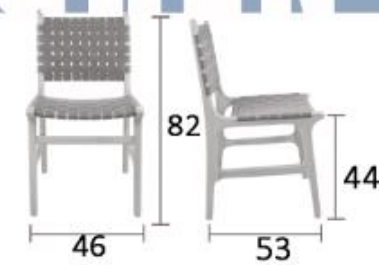

RULA

TUNA

BEECH WOOD FRAME
POLISHED IN ANY COLOUR
UPHOLSTERED IN FABRIC OR LEATHER
PACKED IN CARTON BOX

BEECH WOOD FRAME
POLISHED IN ANY COLOUR
UPHOLSTERED IN REAL LEATHER
PACKED IN CARTON BOX

GREN

SAUN

SOLID BEECH WOOD FRAME
 POLISHED IN ANY COLOUR
 UPHOLSTERED IN FABRIC OR LEATHER
 PACKED IN CARTON BOX