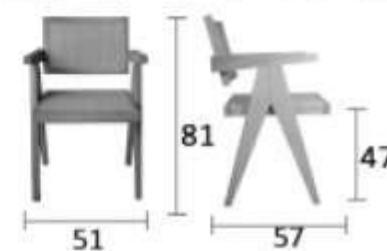

SAUN

SOLID BEECH WOOD FRAME
POLISHED IN ANY COLOUR
UPHOLSTERED IN FABRIC OR LEATHER
PACKED IN CARTON BOX

SOLID BEECH WOOD FRAME
UPHOLSTERED IN FABRIC OR LEATHER
POLISHED IN ANY COLOUR
BAMBOO MESH OPTION
PACKED IN CARTON BOX

MULLAN

BELGIE

SOLID BEECH WOOD FRAME
POLISHED IN ANY COLOUR
JUTE ROPE WEAVING
PACKED IN CARTON BOX