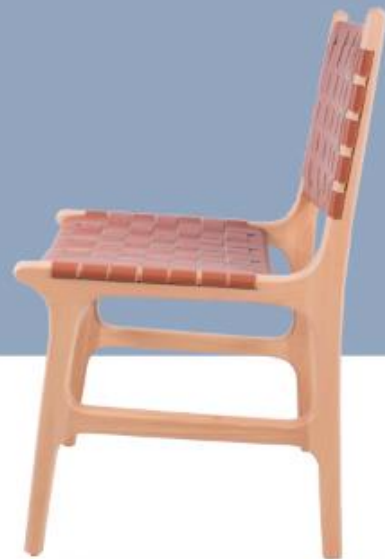

BEECH WOOD FRAME
POLISHED IN ANY COLOUR
UPHOLSTERED IN REAL LEATHER
PACKED IN CARTON BOX