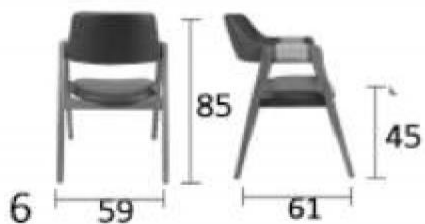

IROK

IREKO FRAME
 OILED IN IREKO OIL
 UPHOLSTERED IN REAL LEATHER
 PACKED IN CARTON BOX

BEECH WOOD FRAME
 POLISHED IN ANY COLOUR
 UPHOLSTERED IN FABRIC OR LEATHER
 PACKED IN CARTON BOX

SLATES

JUTE

BEECH WOOD FRAME
 POLISHED IN ANY COLOUR
 UPHOLSTERED IN FABRIC OR LEATHER
 JUTE ROPE WEAVING ON THE ARMS
 PACKED IN CARTON BOX