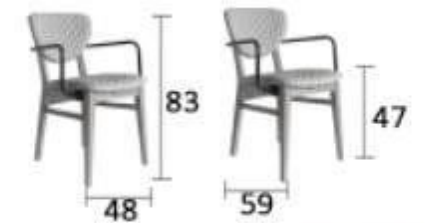

STIN

SOLID BEECH WOOD FRAME
UPHOLSTERED IN FABRIC OR LEATHER
CNC SEWING OPTION
BUTTONS ON THE BACK
POLISHED IN ANY COLOUR
PACKED IN CARTON BOX

SOLID BEECH WOOD FRAME
UPHOLSTERED IN FABRIC OR LEATHER
CNC SEWING OPTION
METAL ARMS INSTALLED IN ANY RAL COLOUR
POLISHED IN ANY COLOUR
PACKED IN CARTON BOX

METO

PAPEL

SOLID BEECH WOOD FRAME
UPHOLSTERED IN FABRIC OR LEATHER
CNC SEWING OPTION
POLISHED IN ANY COLOUR
PACKED IN CARTON BOX