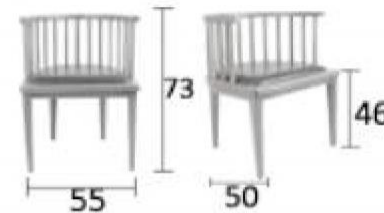

IROK

IREKO FRAME
 OILED IN IREKO OIL
 UPHOLSTERED IN REAL LEATHER
 PACKED IN CARTON BOX

BEECH WOOD FRAME
 POLISHED IN ANY COLOUR
 UPHOLSTERED IN FABRIC OR LEATHER
 PACKED IN CARTON BOX

SLATES

JUTE

BEECH WOOD FRAME
 POLISHED IN ANY COLOUR
 UPHOLSTERED IN FABRIC OR LEATHER
 JUTE ROPE WEAVING ON THE ARMS
 PACKED IN CARTON BOX