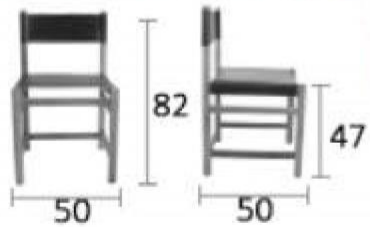

IROK

IREKO FRAME
OILED IN IREKO OIL
UPHOLSTERED IN REAL LEATHER
PACKED IN CARTON BOX